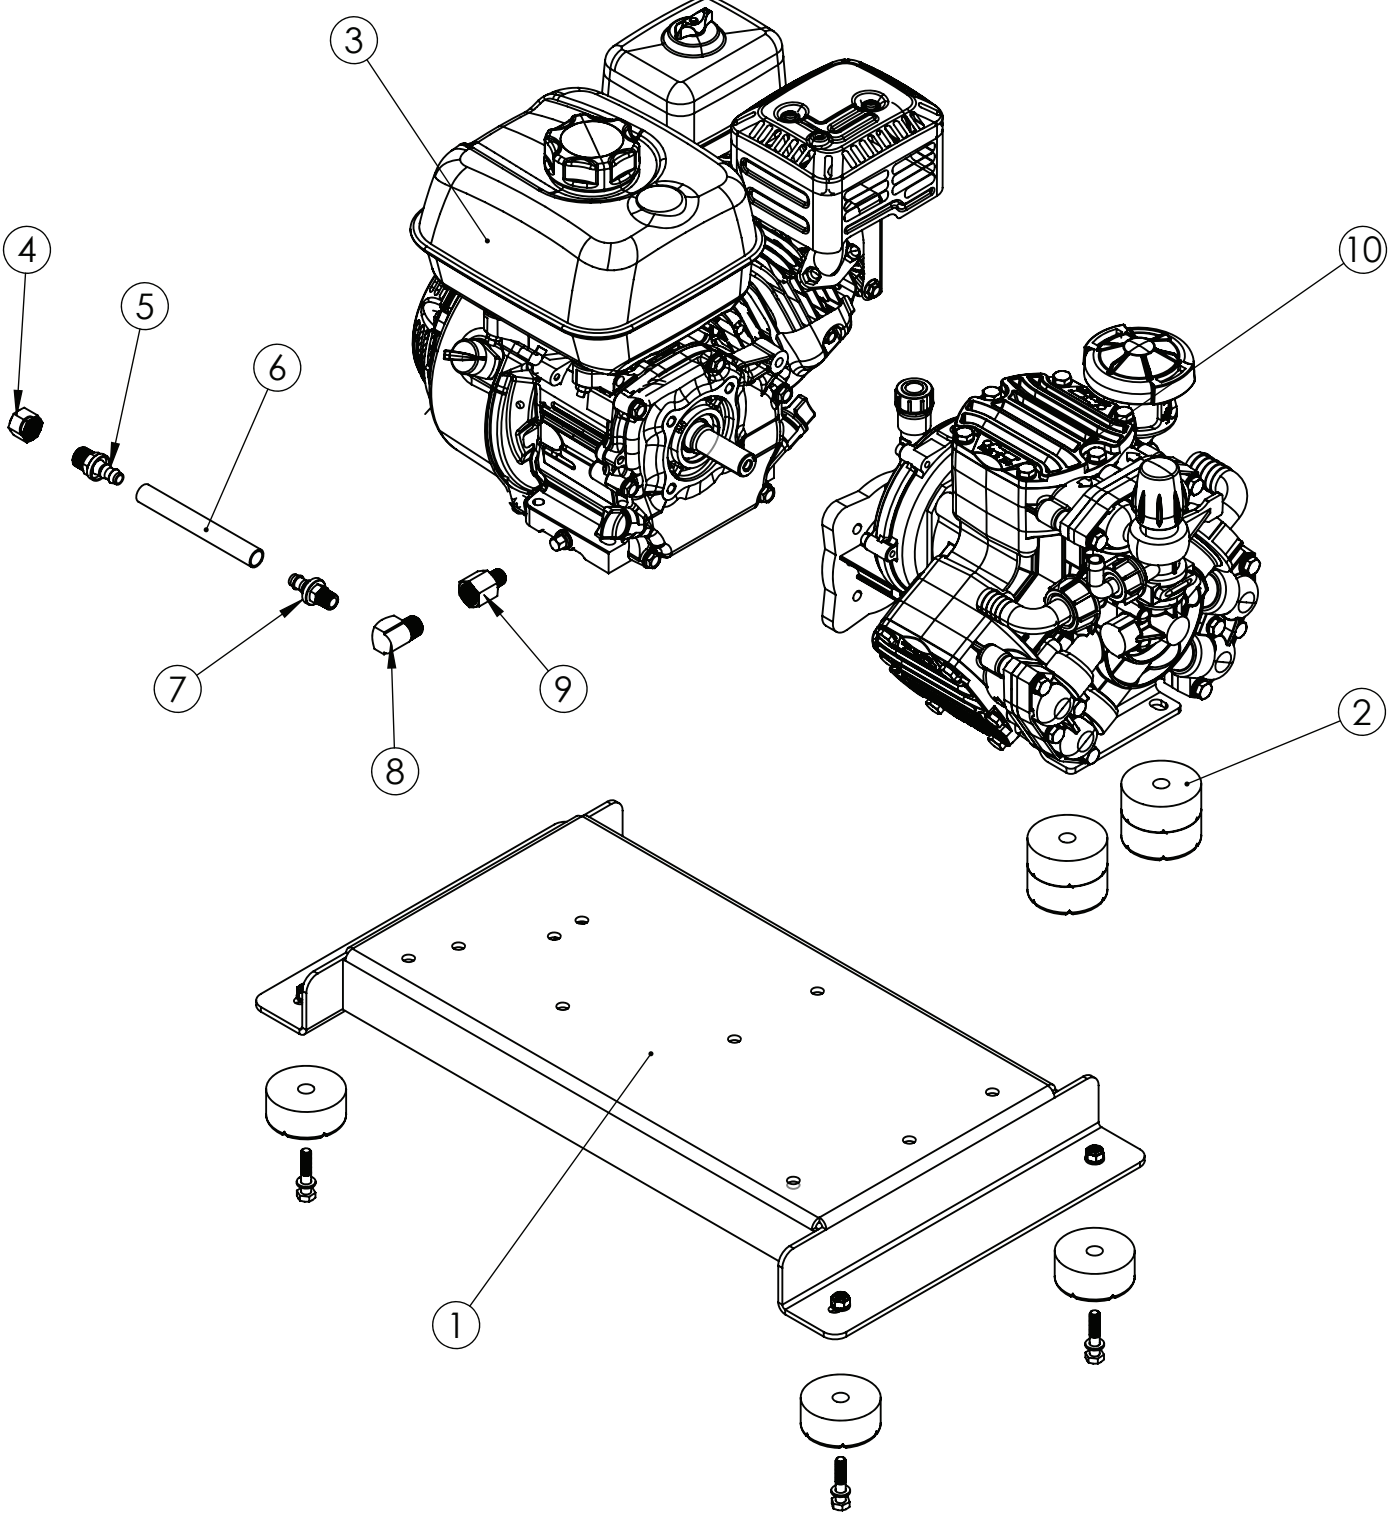

PHANTOM

Soft Wash Skid

Phantom Soft Wash Pressure Washer Skid Model

11260 – S-11030HC, 11052 – S-11030HA, 11321 – S-11030HU, 11323 – S-11030HCE, 11322 – S-11030HAE

Position	Product Code	Part Number	Description	Qty	Model
1	HW-F13	4246	Aluminum Frame with Bent Handle & 13" Tires	1	
2	HW-PUCK	4542	Foot, Rubber 2.5" x 1"	8	
3	HE-055	5077	5.5 HP GX160 Honda Engine 3/4" Shaft	1	S-11030HC / S-11030HA
	HE-055ES3A	11209	5.5 HP HX160 Electric Start 03 AMP Charging System	1	S-11030HCE / S-11030HAE
	HE-06.5	2365	6.5 HP GX200 Engine 3/4" Shaft	1	Alternative to GX160
Assembly	MX-DPR01	5425	Drain Pain Reliever for 2.5 to 6.5 Hp Honda Fits 10mm Oil Port	1	
4	FT-CAP3	2350	Brass Cap 3/8" Oil Drain	1	
5	FT-POHB33	3217	Push On Hose Barb 3/8 Hose x 3/8 MPT	1	
6	GY-BPH3R5	2479	3/8" x 5" Bypass Hose	1	
7	FT-POHB32	3216	Push On Hose Barb 3/8 Hose x 1/4 MPT	1	
8	FT-STEL2	2101	Brass Street Elbow 1/4" Short	1	
9	HW-10MM2F	5480	Brass 10mm-1.25 Male x 1/4" FPT Adapter	1	
10	CMP40/GB	2182	Comet P40/20-GR Diaphragm Softwash Pump / Gearbox	1	S-11030HC / S-11030HCE
	AR45FLP-GR	1973	ARLFP-GR-GCI DIA Pump 11.4 GPM @ 290 PSI, Viton, GR	1	S-11030HA / S-11030HAE
	UDZ40PGR	1958	UDOR ZETA – 40P/GR Diaphragm Softwash Pump Gearbox	1	S-11030HU